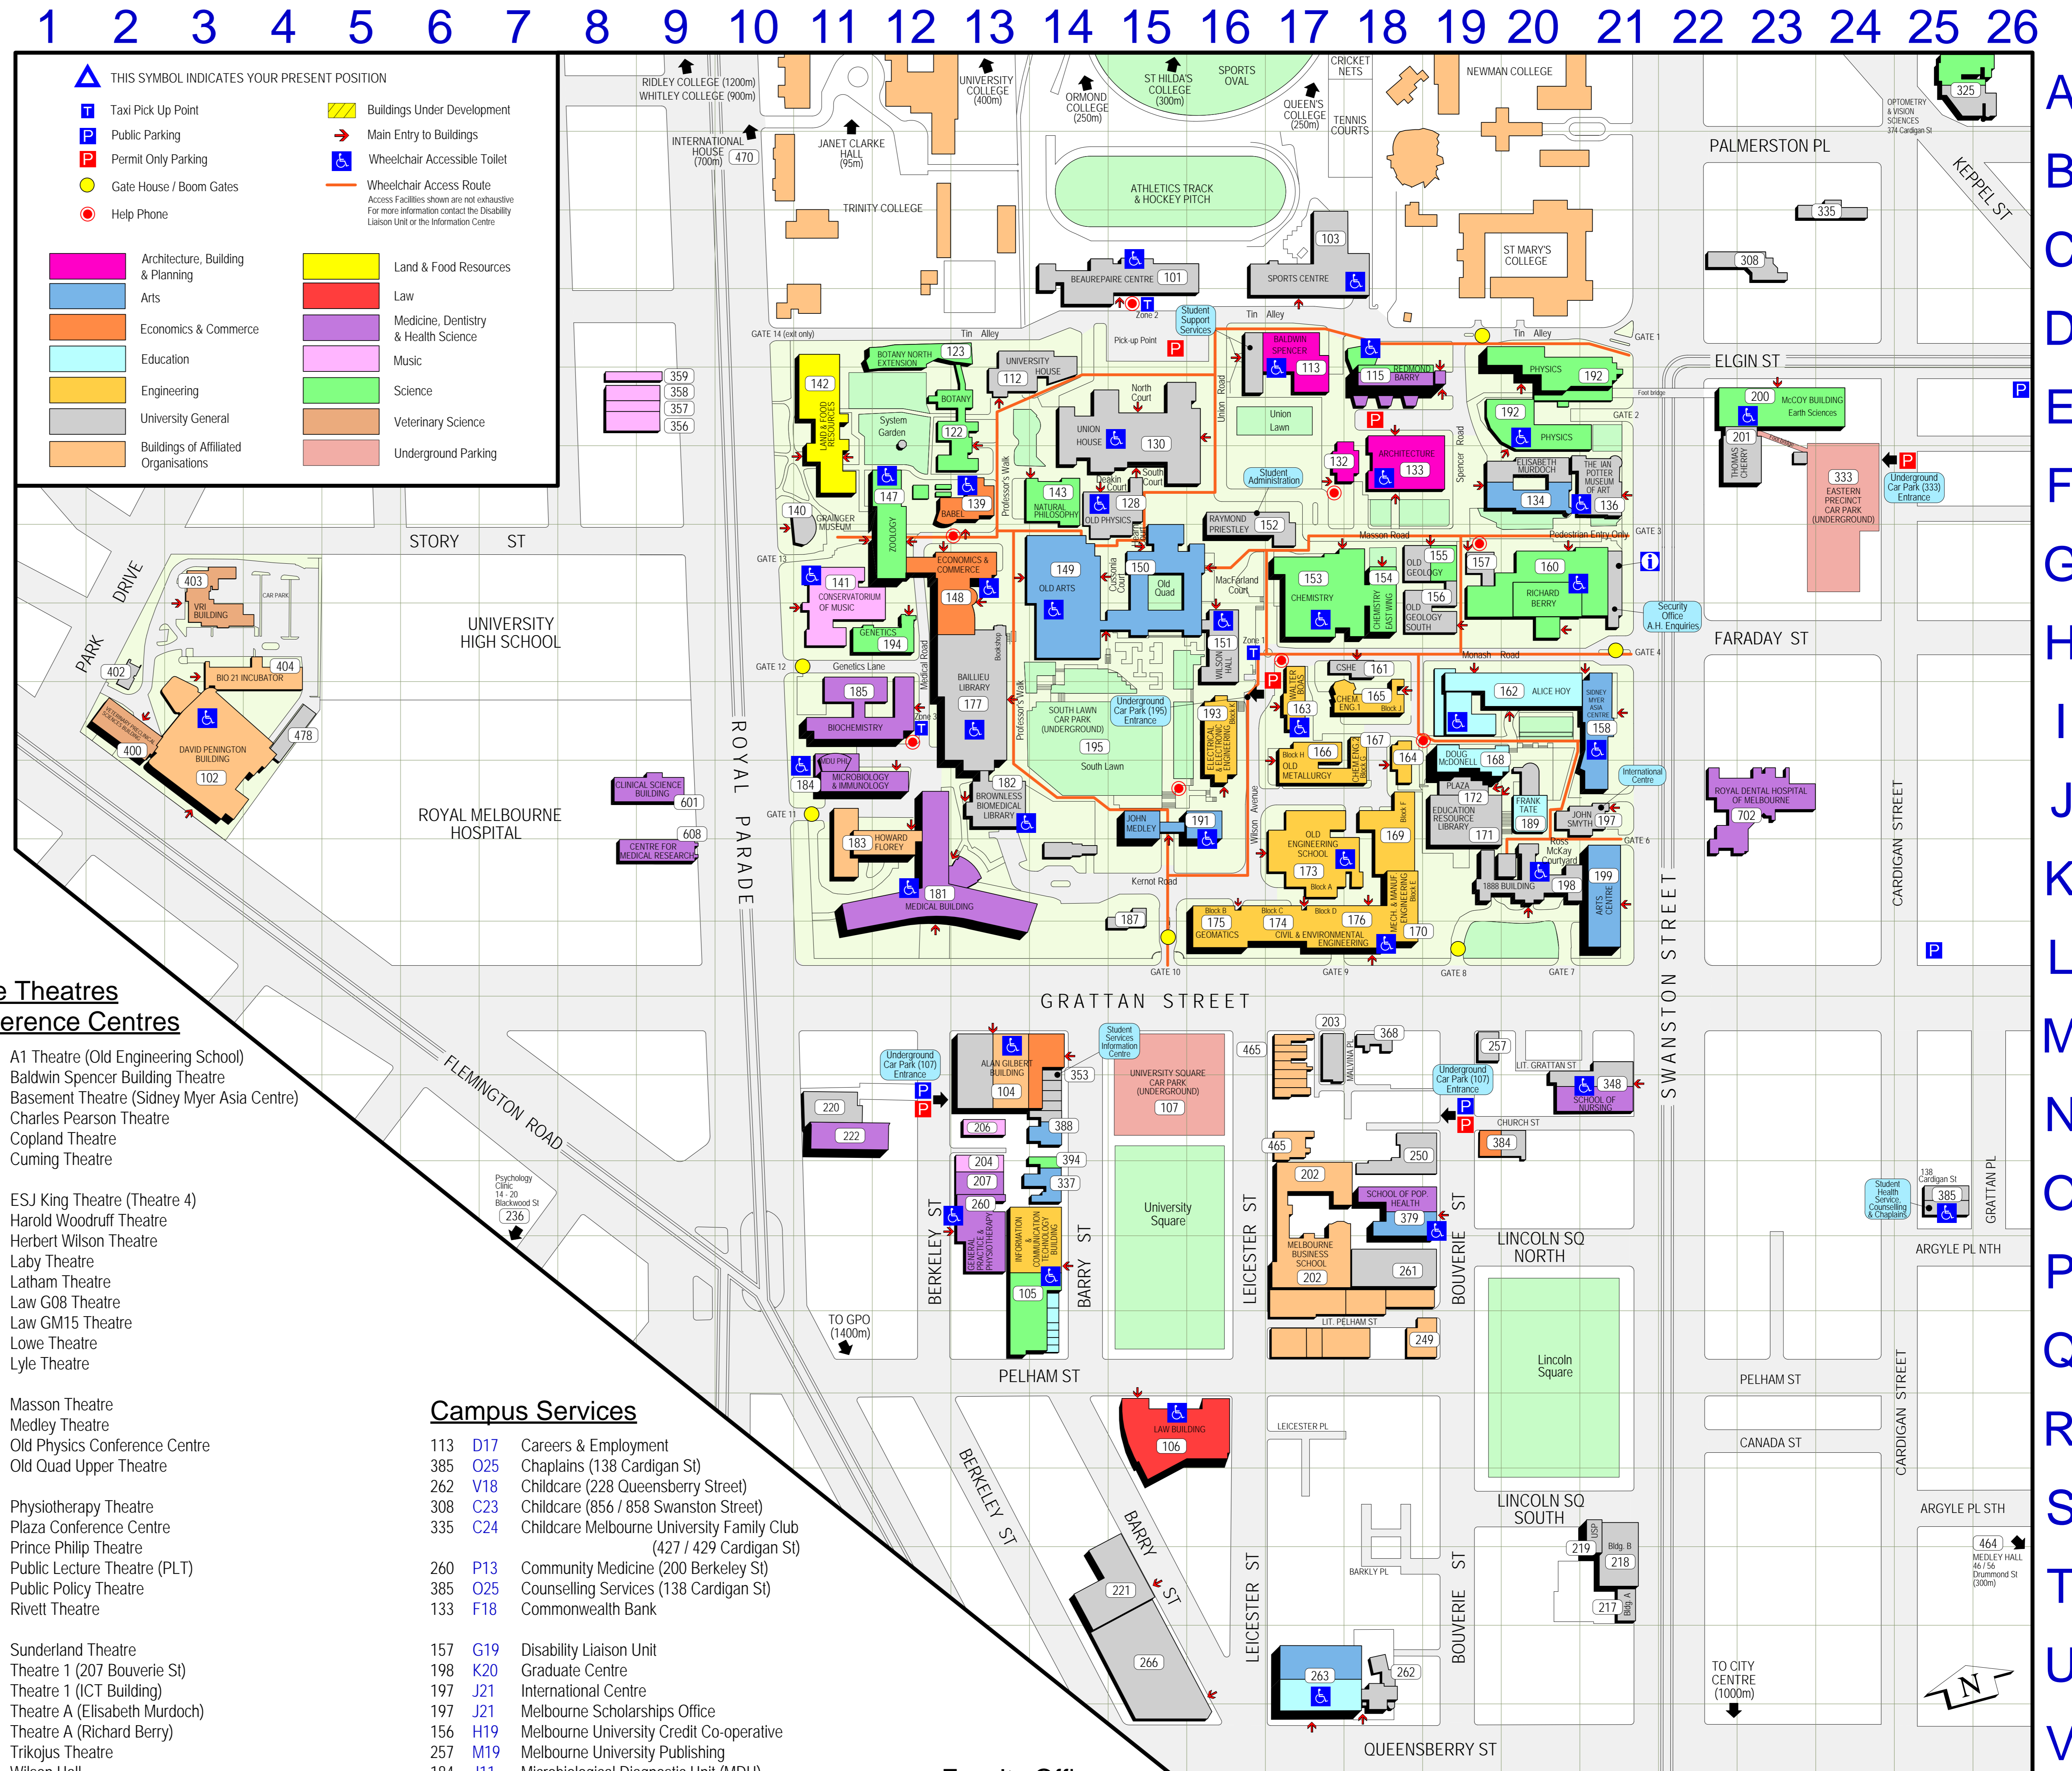

Lecture Theatres & Conference Centres

Campus Services

Libraries

133	F18	Architecture, Building, & Planning Library
177	I13	Baillieu Library
182	J13	Brownless Biomedical Library
154	G18	Chemistry Library
200	E23	Earth Sciences Library
173	K17	Engineering Library
171	J19	ERC Library
148	G13	Giblin Economics & Commerce Library
106	R15	Legal Resource Centre
192	E20	Physics Library
403	H3	Veterinary Science Library

Faculty Offices

132	F18	Architecture, Building, & Planning Faculty Office
149	G14	Arts Faculty Office
139	F13	Economics & Commerce Faculty Office
162	I19	Education Faculty Office
173	K17	Engineering Faculty Office
142	E11	Land & Food Resources
106	R15	Law Faculty Office
181	K12	Medicine, Dentistry, & Health Sciences Faculty Office
141	H11	Music Faculty Office
198	K20	School of Graduate Studies
155	G19	Science Faculty Office
400	I2	Veterinary Science Faculty Office

THE UNIVERSITY OF MELBOURNE